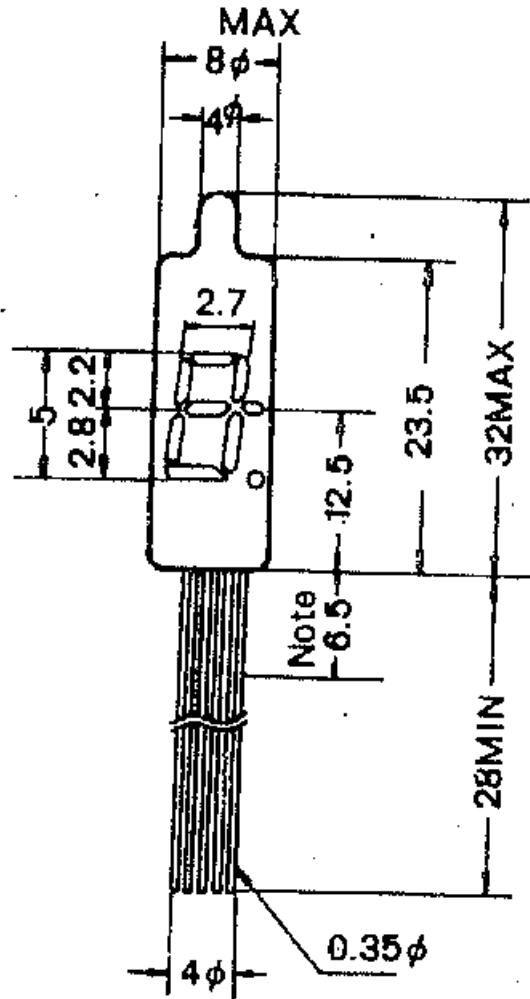

Dieter's Nixie Tube Data Archive

This file is a part of Dieter's Nixie- and display tubes data archive

If you have more datasheets, articles, books, pictures or other information about Nixie tubes or other display devices please let me know.

Thank you!

Document in this file	NEC Datasheet: D-8035-E, LD8035
Display devices in this document	D-8035-E, LD8035

LD8035

NEC - FLUORESCENZRÖHRE D-8035-E